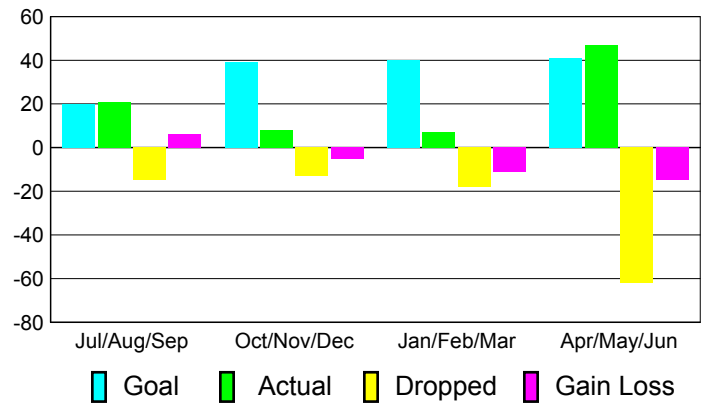

Membership Results 2010-2011

Goal, New, Dropped, Gain/Loss

Comparison of Membership Gain/Loss

Current Year Compared to the Previous Year