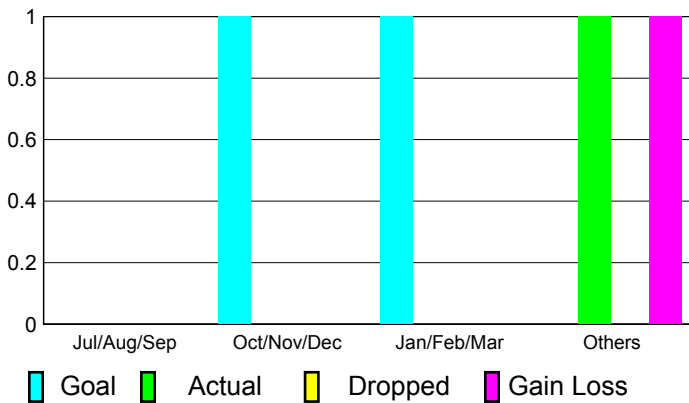

2010-2011 GMT Reports for District (or Undistricted) District 410 C REP OF SOUTH

GMT: **Robert B Fowler**

Location: **REP OF SOUTH AFRICA**

GMT CA: **6**

CLUBS

**Club Results
2010-2011**

**Clubs
2009-2010**

Month	New Club Goal	Actual New Clubs	Actual Dropped Clubs	Gain/Loss of Clubs	Gain/Loss of Clubs
Jul/Aug/Sep	0	0	0	0	0
Oct/Nov/Dec	1	0	0	0	0
Jan/Feb/Mar	1	0	0	0	1
Apr/May/Jun	0	1	0	1	0
Totals	2	1	0	1	1

Club Results 2010-2011

Goal, New, Dropped, Gain/Loss

Comparison of Club Gain/Loss

Current Year Compared to the Previous Year