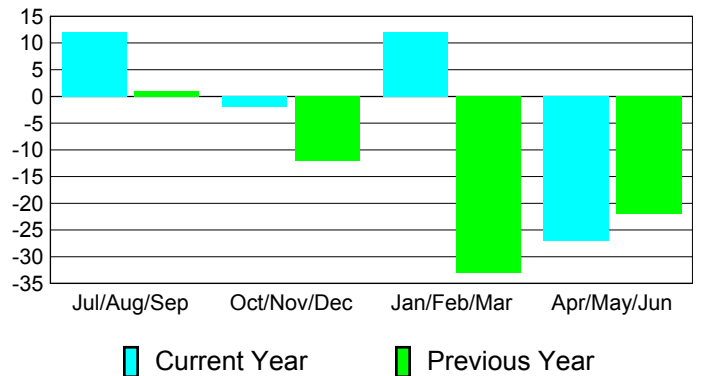

Gender Comparison 2010-2011

Male

Female