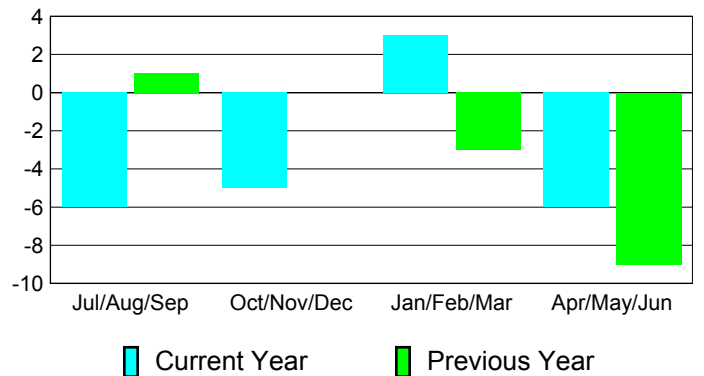

Gender Comparison 2010-2011

Jul/Aug/Sep

Oct/Nov/Dec

Jan/Feb/Mar

Apr/May/Jun

Male

Female