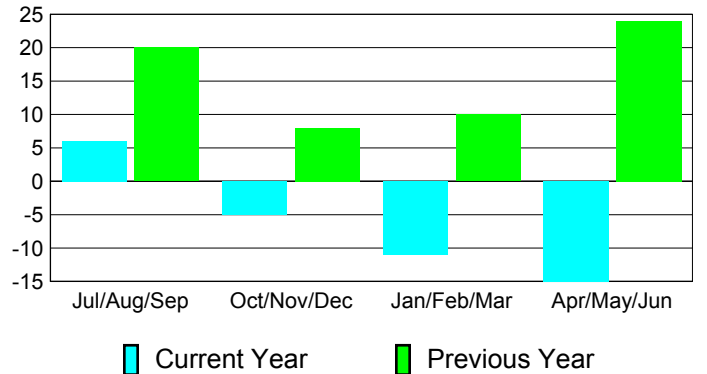

Gender Comparison 2010-2011

Jul/Aug/Sep

Oct/Nov/Dec

Jan/Feb/Mar

Apr/May/June

Male

Female