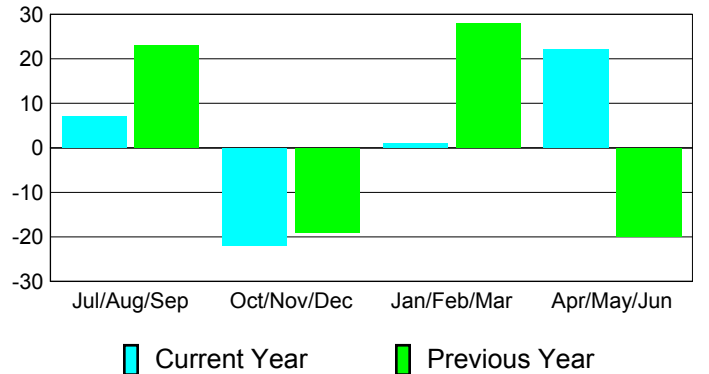

Gender Comparison 2010-2011

Male

Female