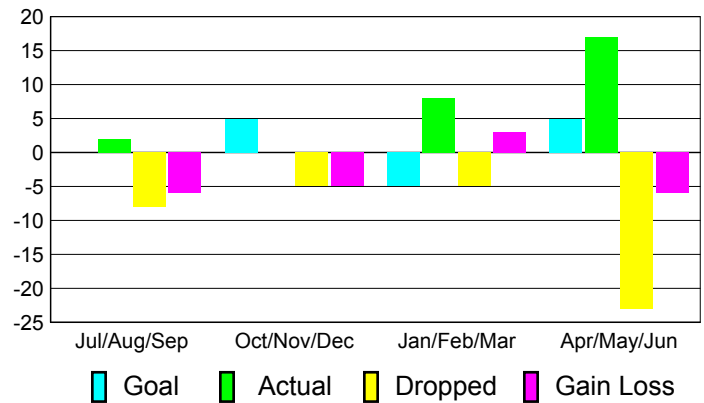

Membership Results 2010-2011

Goal, New, Dropped, Gain/Loss

Comparison of Membership Gain/Loss

Current Year Compared to the Previous Year