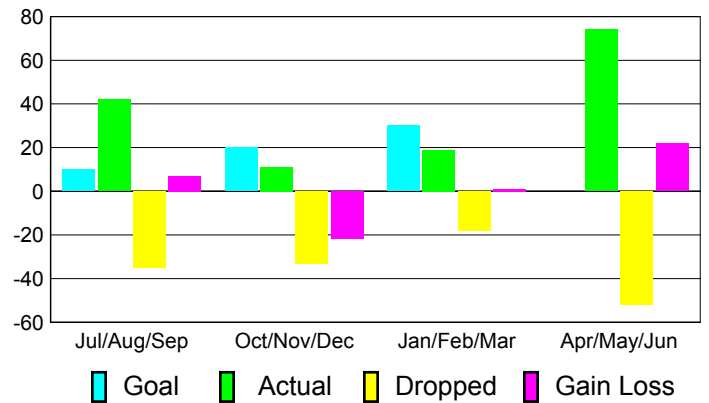

Membership Results 2010-2011

Goal, New, Dropped, Gain/Loss

Comparison of Membership Gain/Loss

Current Year Compared to the Previous Year