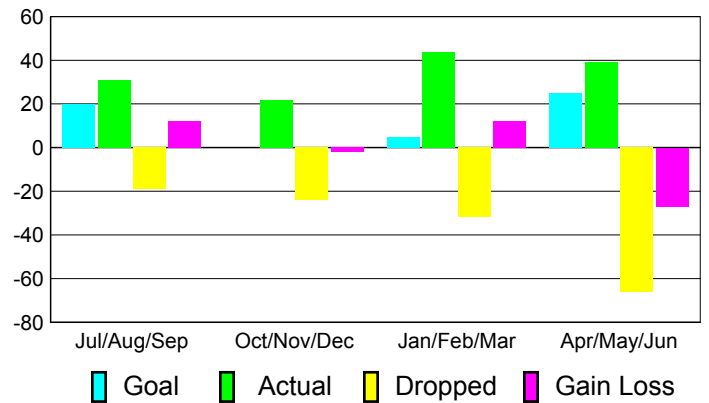

### Comparison of Club Gain/Loss

Current Year Compared to the Previous Year

### YTD Status Quo Clubs 2010-2011

Status Quo Clubs Compared to Status Quo Members

## MEMBERSHIP

**Membership Results  
2010-2011**

**Membership  
2009-2010**

Month	Net Memb Goal	Actual New Memb	Actual Dropped Memb	Gain/Loss of Memb	Gain/Loss of Memb
Jul/Aug/Sep	20	31	-19	12	1
Oct/Nov/Dec	0	22	-24	-2	-12
Jan/Feb/Mar	5	44	-32	12	-33
Apr/May/Jun	25	39	-66	-27	-22
<b>Totals</b>	<b>50</b>	<b>136</b>	<b>-141</b>	<b>-5</b>	<b>-66</b>

### Comparison of Membership Gain/Loss

Current Year Compared to the Previous Year