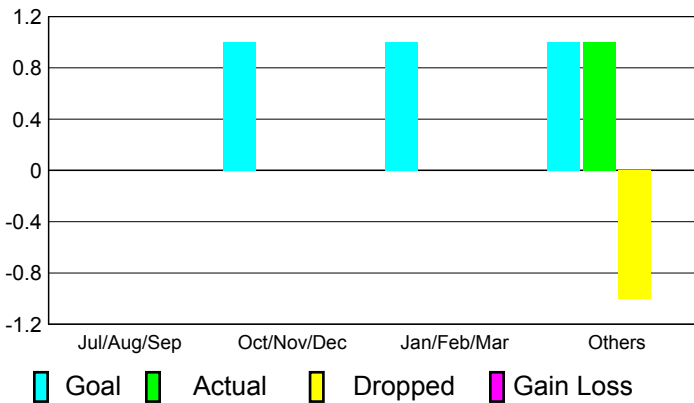

2010-2011 GMT Reports for District (or Undistricted) **District 410 D**

GMT: **Robert B Fowler**

Location: **REP OF SOUTH AFRICA**

GMT CA: **6**

CLUBS

Club Results
2010-2011

Clubs
2009-2010

Month	New Club Goal	Actual New Clubs	Actual Dropped Clubs	Gain/Loss of Clubs	Gain/Loss of Clubs
Jul/Aug/Sep	0	0	0	0	1
Oct/Nov/Dec	1	0	0	0	0
Jan/Feb/Mar	1	0	0	0	0
Apr/May/June	1	1	-1	0	0
Totals	3	1	-1	0	1

Club Results 2010-2011

Goal, New, Dropped, Gain/Loss

Comparison of Club Gain/Loss

Current Year Compared to the Previous Year