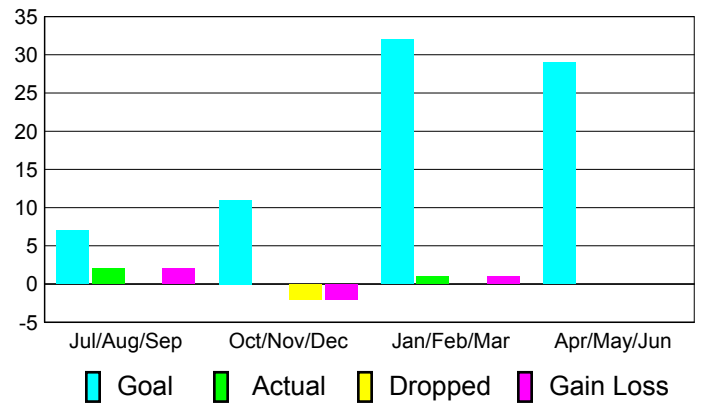

### YTD Status Quo Clubs 2010-2011

Status Quo Clubs Compared to Status Quo Members

## MEMBERSHIP

**Membership Results**  
2010-2011

**Membership**  
2009-2010

Month	Net Memb Goal	Actual New Memb	Actual Dropped Memb	Gain/Loss of Memb	Gain/Loss of Memb
Jul/Aug/Sep	7	2	0	2	1
Oct/Nov/Dec	11	0	-2	-2	0
Jan/Feb/Mar	32	1	0	1	1
Apr/May/Jun	29	0	0	0	-2
<b>Totals</b>	<b>79</b>	<b>3</b>	<b>-2</b>	<b>1</b>	<b>0</b>

### Membership Results 2010-2011

Goal, New, Dropped, Gain/Loss