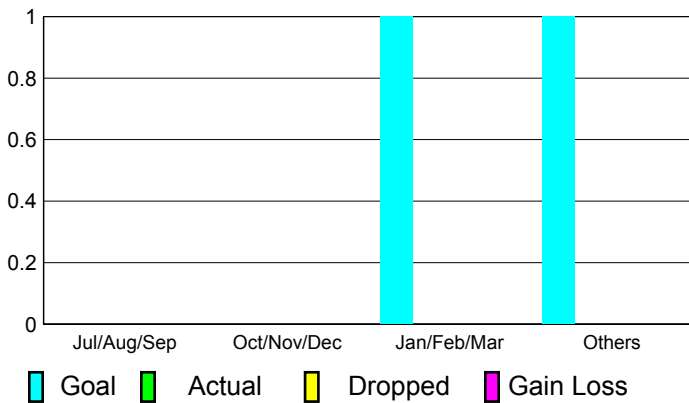

2010-2011 GMT Reports for District (or Undistricted) District 410 B SWAZILAND

GMT: **Robert B Fowler**

Location: **SWAZILAND**

GMT CA: **6**

CLUBS

Club Results
2010-2011

Clubs
2009-2010

Month	New Club Goal	Actual New Clubs	Actual Dropped Clubs	Gain/Loss of Clubs	Gain/Loss of Clubs
Jul/Aug/Sep	0	0	0	0	0
Oct/Nov/Dec	0	0	0	0	0
Jan/Feb/Mar	1	0	0	0	0
Apr/May/Jun	1	0	0	0	0
Totals	2	0	0	0	0

Club Results 2010-2011

Goal, New, Dropped, Gain/Loss

Comparison of Club Gain/Loss

Current Year Compared to the Previous Year