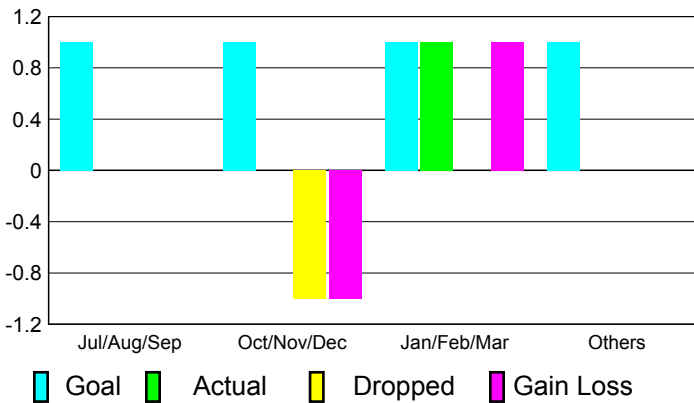

2010-2011 GMT Reports for District (or Undistricted) District 410 B REP OF SOUTH

GMT: **Robert B Fowler**

Location: **REP OF SOUTH AFRICA**

GMT CA: **6**

CLUBS

**Club Results
2010-2011**

**Clubs
2009-2010**

Month	New Club Goal	Actual New Clubs	Actual Dropped Clubs	Gain/Loss of Clubs	Gain/Loss of Clubs
Jul/Aug/Sep	1	0	0	0	0
Oct/Nov/Dec	1	0	-1	-1	0
Jan/Feb/Mar	1	1	0	1	0
Apr/May/Jun	1	0	0	0	1
Totals	4	1	-1	0	1

Club Results 2010-2011

Goal, New, Dropped, Gain/Loss

Comparison of Club Gain/Loss

Current Year Compared to the Previous Year