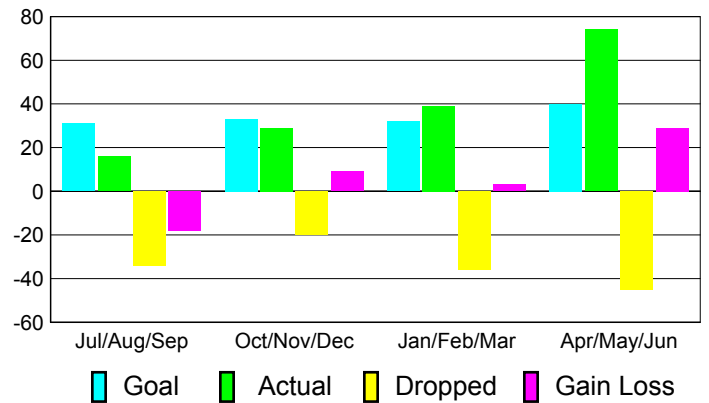

Membership Results 2010-2011

Goal, New, Dropped, Gain/Loss

Comparison of Membership Gain/Loss

Current Year Compared to the Previous Year