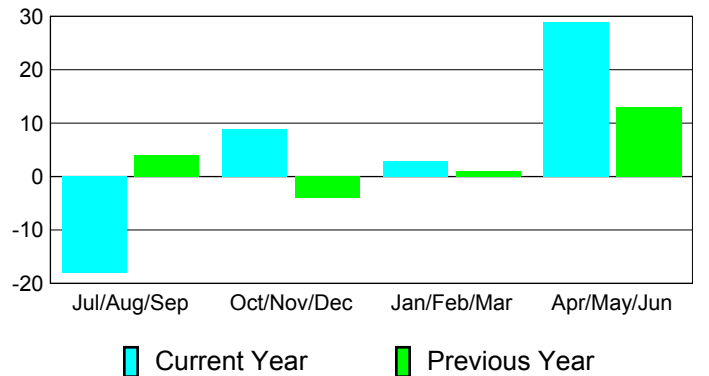

Gender Comparison 2010-2011

Jul/Aug/Sep

Oct/Nov/Dec

Jan/Feb/Mar

Apr/May/Jun

Male

Female