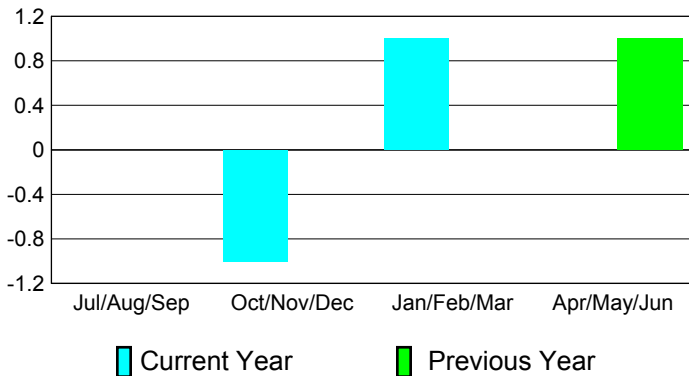

2010-2011 GMT Reports for District (or Undistricted) District 410 B REP OF SOUTH

GMT: **Robert B Fowler**

Location: **REP OF SOUTH AFRICA**

GMT CA: **6**

CLUBS

**Club Results
2010-2011**

**Clubs
2009-2010**

Month	New Club Goal	Actual New Clubs	Actual Dropped Clubs	Gain/Loss of Clubs	Gain/Loss of Clubs
Jul/Aug/Sep	1	0	0	0	0
Oct/Nov/Dec	1	0	-1	-1	0
Jan/Feb/Mar	1	1	0	1	0
Apr/May/Jun	1	0	0	0	1
Totals	4	1	-1	0	1

Club Results 2010-2011

Goal, New, Dropped, Gain/Loss

Comparison of Club Gain/Loss

Current Year Compared to the Previous Year

YTD Status Quo Clubs 2010-2011

Status Quo Clubs Compared to Status Quo Members

MEMBERSHIP

**Membership Results
2010-2011**

**Membership
2009-2010**

Month	Net Memb Goal	Actual New Memb	Actual Dropped Memb	Gain/Loss of Memb	Gain/Loss of Memb
Jul/Aug/Sep	31	16	-34	-18	4
Oct/Nov/Dec	33	29	-20	9	-4
Jan/Feb/Mar	32	39	-36	3	1
Apr/May/Jun	40	74	-45	29	13
Totals	136	158	-135	23	14

Membership Results 2010-2011

Goal, New, Dropped, Gain/Loss

Comparison of Membership Gain/Loss

Current Year Compared to the Previous Year

Gender Comparison 2010-2011

Jul/Aug/Sep

Oct/Nov/Dec

Jan/Feb/Mar

Apr/May/Jun

Male

Female