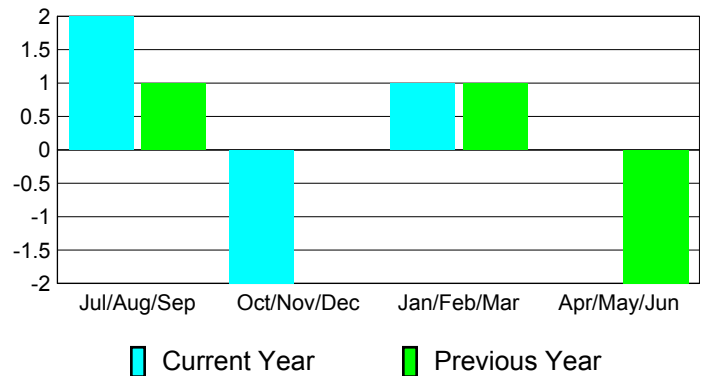

Gender Comparison 2010-2011

Jul/Aug/Sep

Oct/Nov/Dec

Jan/Feb/Mar

Apr/May/Jun

Male

Female