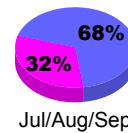

Gender Comparison 2010-2011