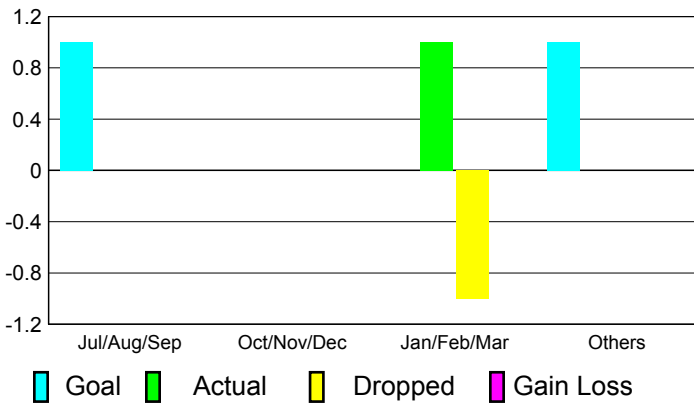

2010-2011 GMT Reports for District (or Undistricted) District 410 A REP OF SOUTH

GMT: **Robert B Fowler**

Location: **REP OF SOUTH AFRICA**

GMT CA: **6**

CLUBS

**Club Results
2010-2011**

**Clubs
2009-2010**

Month	New Club Goal	Actual New Clubs	Actual Dropped Clubs	Gain/Loss of Clubs	Gain/Loss of Clubs
Jul/Aug/Sep	1	0	0	0	0
Oct/Nov/Dec	0	0	0	0	0
Jan/Feb/Mar	0	1	-1	0	0
Apr/May/Jun	1	0	0	0	0
Totals	2	1	-1	0	0

Club Results 2010-2011

Goal, New, Dropped, Gain/Loss

Comparison of Club Gain/Loss

Current Year Compared to the Previous Year